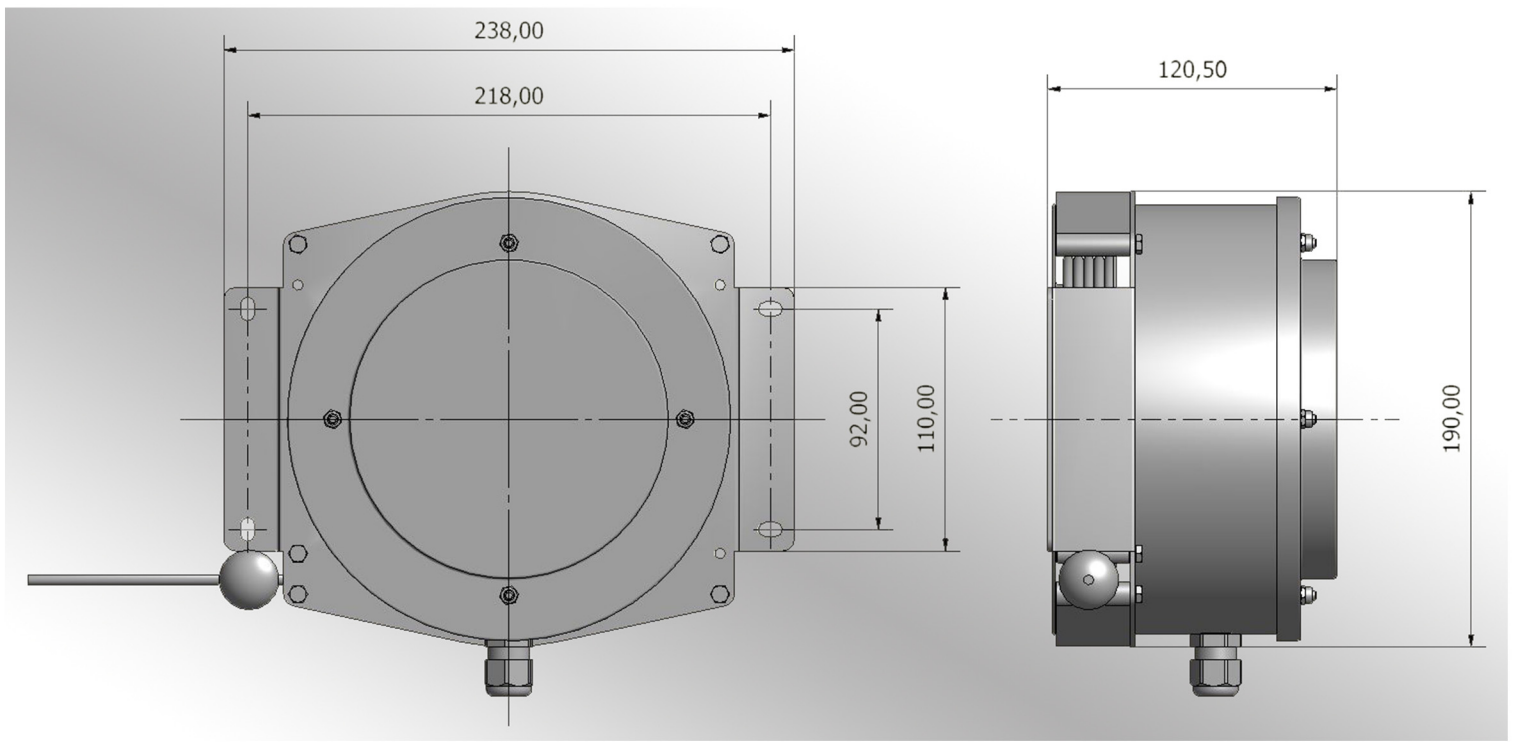

New PRODUCT 2015

Cable reel for digital signals

- Automatic spring driven cable rewinding
- Compact design
- Cable length: 6 m
- CanBUS, Ethernet, and all digital signal types
- Screened cable
- IP66 protection

Your reel partner

SPECIFICATIONS

MODEL	CR 180.041406
CABLE	4x0.14 mm²
VOLTAGE	50 V
AMPERAGE	2 A
PROTECTION	IP 66
CABLE WORKING LENGHT MAX	6000 mm