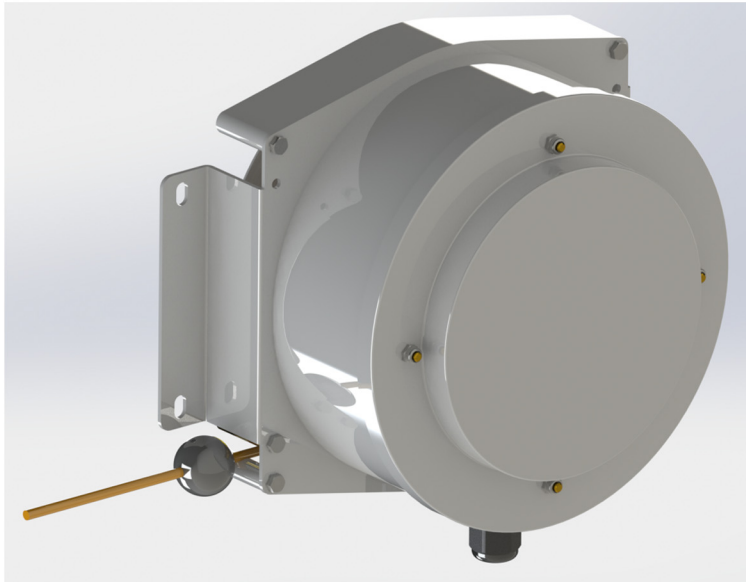

New PRODUCT 2015

Cable reel for digital signals

- Automatic spring driven cable rewinding
- Compact design
- Cable length: 6 m
- CanBUS, Ethernet, and all digital signal types
- Screened cable
- IP66 protection

Your reel partner

SPECIFICATIONS

MODEL	CR 180.041406
CABLE	4x0.14 mm²
VOLTAGE	50 V
AMPERAGE	2 A
PROTECTION	IP 66
CABLE WORKING LENGHT MAX	6000 mm