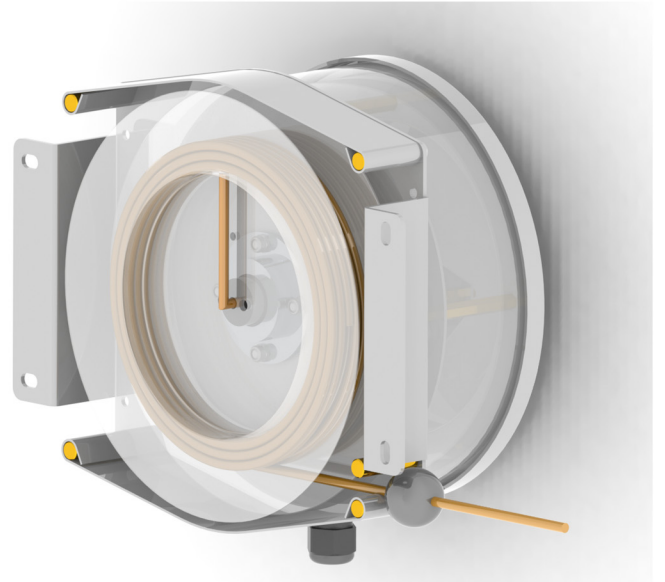

New PRODUCT 2015

Cable reel for digital signals

- Automatic spring driven cable rewinding
- Compact design
- Cable length: 6 m
- CanBUS, Ethernet, and all digital signal types
- Screened cable
- IP66 protection

Your reel partner

SPECIFICATIONS

MODEL	CR 180.041406
CABLE	4x0.14 mm²
VOLTAGE	50 V
AMPERAGE	2 A
PROTECTION	IP 66
CABLE WORKING LENGHT MAX	6000 mm